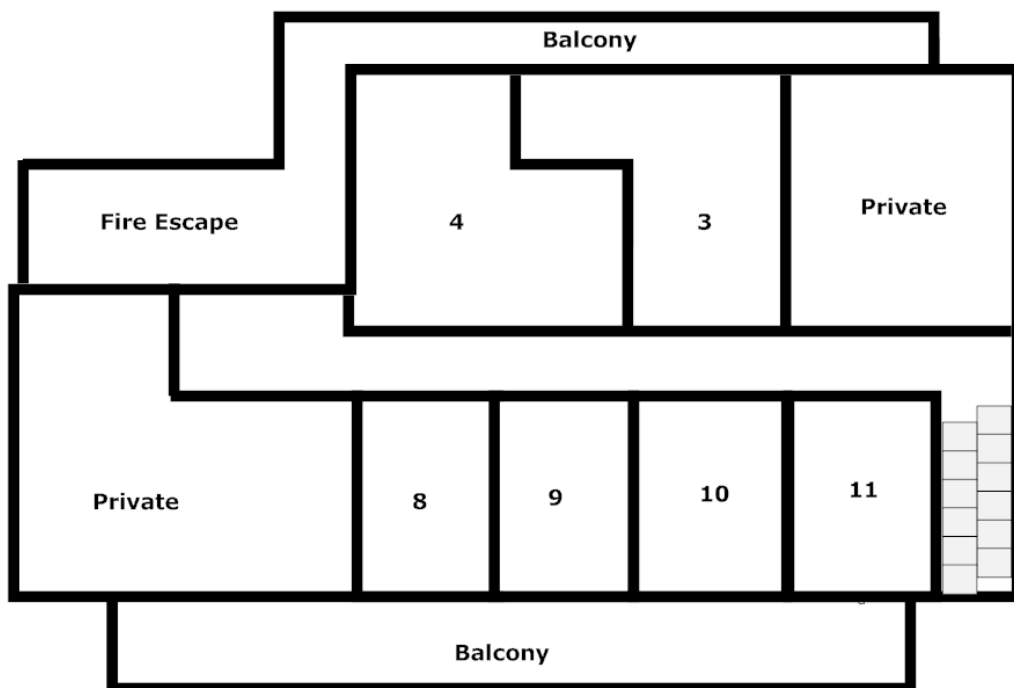

HOTEL BELLEVUE

FLOOR PLANS

1ST FLOOR

2ND FLOOR

3RD FLOOR

INTERSKI, 8 ACORN BUSINESS PARK,
COMMERCIAL GATE, MANSFIELD NG18 1EX

T: 01623 456333

E: email@interski.co.uk