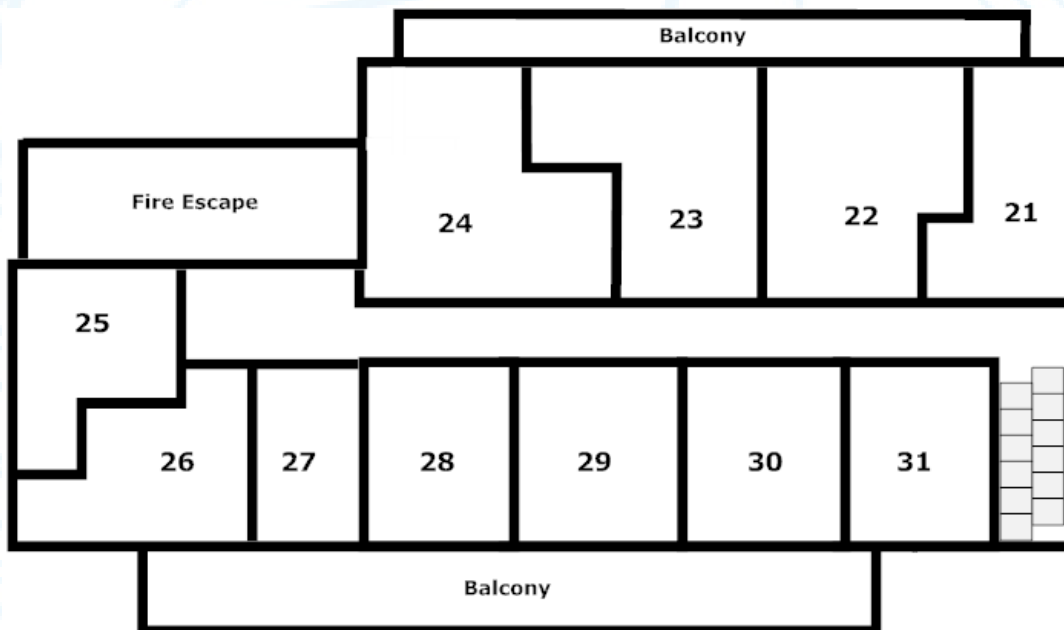

HOTEL BELLEVUE

FLOOR PLANS

1ST FLOOR

2ND FLOOR

3RD FLOOR

INTERSKI, 8 ACORN BUSINESS PARK,
COMMERCIAL GATE, MANSFIELD NG18 1EX

T: 01623 456333

E: email@interski.co.uk